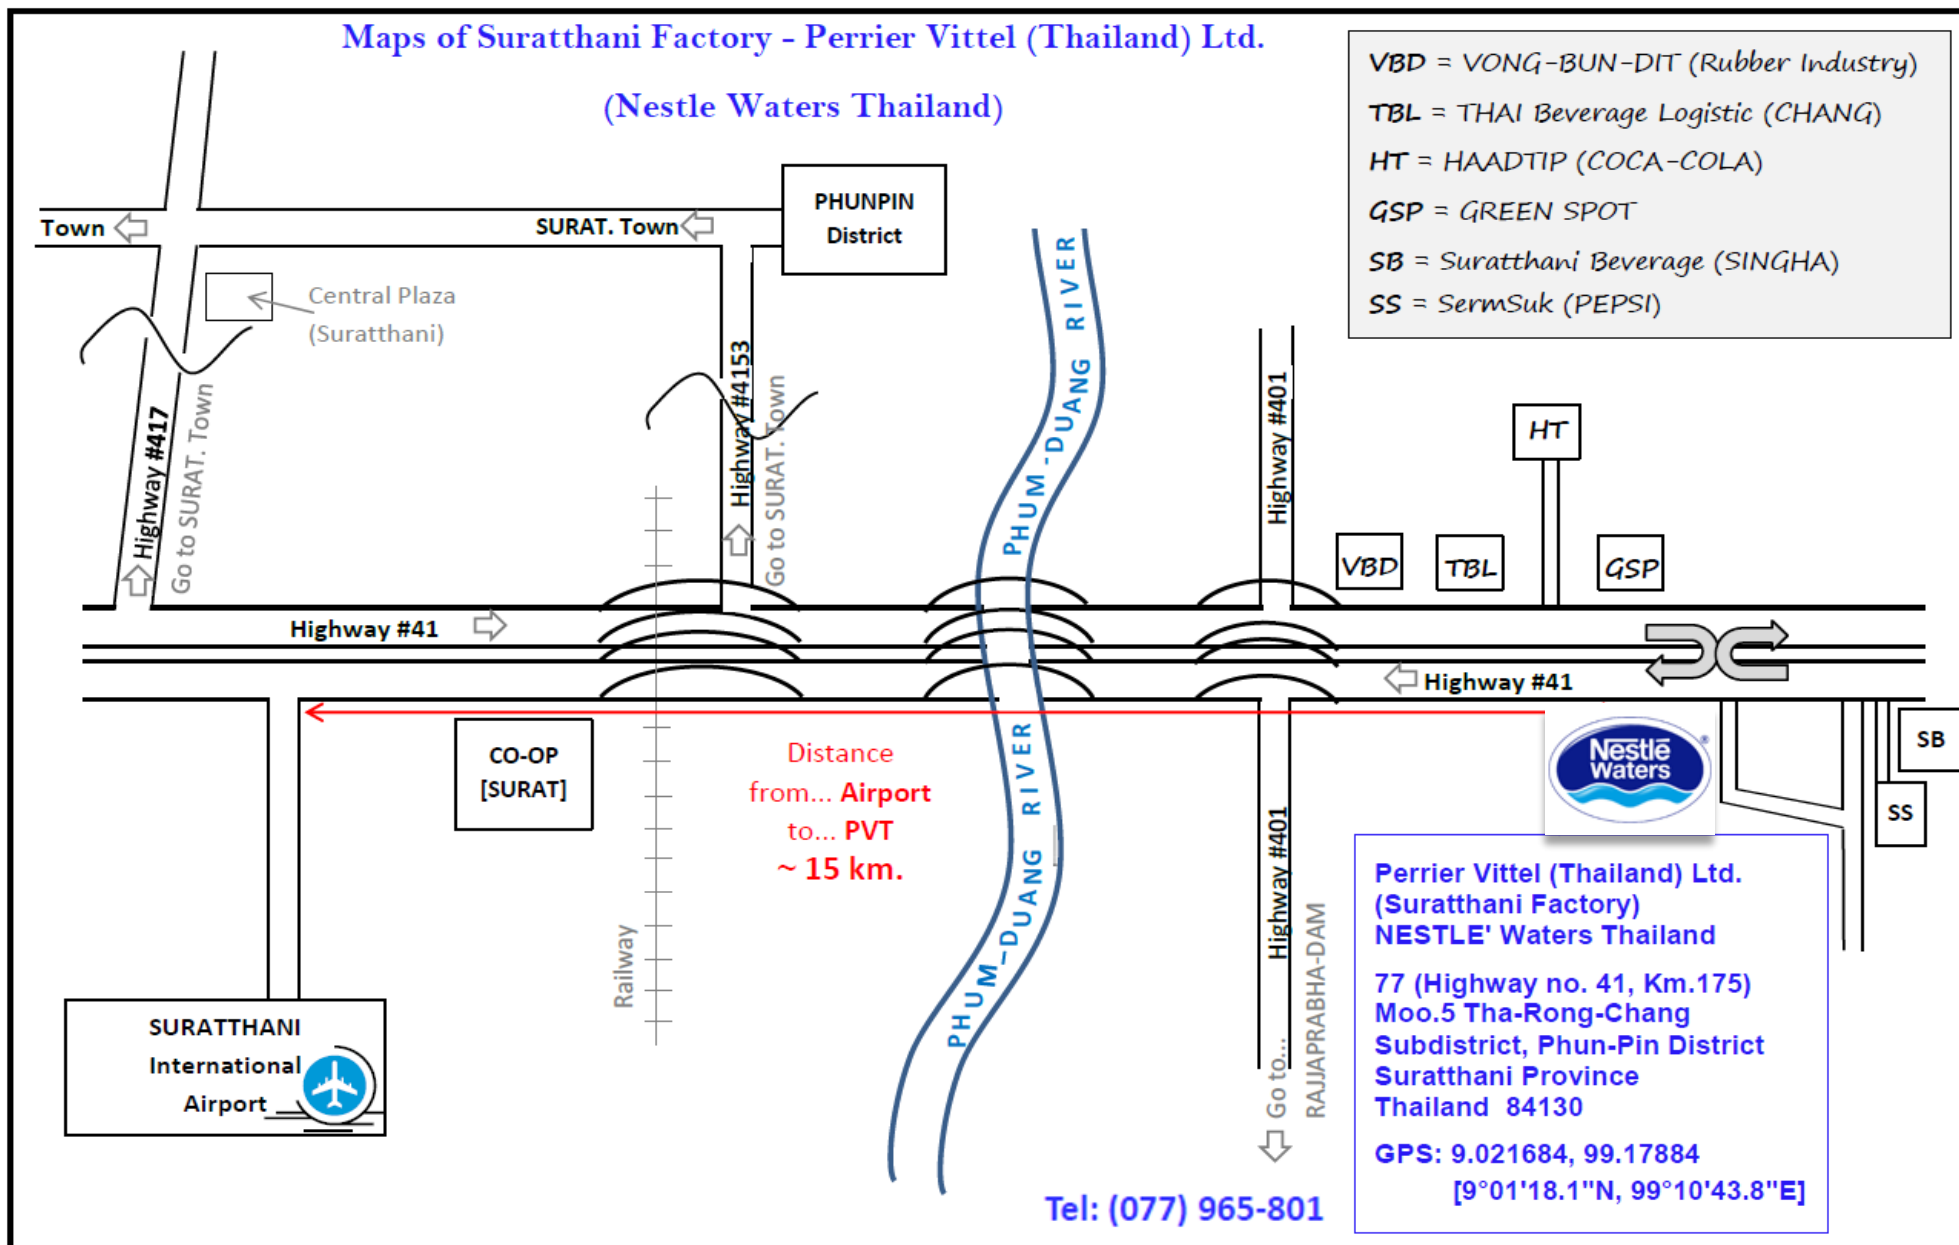

Maps of Suratthani Factory - Perrier Vittel (Thailand) Ltd.

(Nestle Waters Thailand)

VBD = VONG-BUN-DIT (Rubber Industry)
 TBL = THAI Beverage Logistic (CHANG)
 HT = HAADTIP (COCA-COLA)
 GSP = GREEN SPOT
 SB = Suratthani Beverage (SINGHA)
 SS = SermSuk (PEPSI)

Distance
from... Airport
to... PVT
~ 15 km.

Perrier Vittel (Thailand) Ltd.
(Suratthani Factory)
NESTLE' Waters Thailand
 77 (Highway no. 41, Km.175)
 Moo.5 Tha-Rong-Chang
 Subdistrict, Phun-Pin District
 Suratthani Province
 Thailand 84130
GPS: 9.021684, 99.17884
[9°01'18.1"N, 99°10'43.8"E]