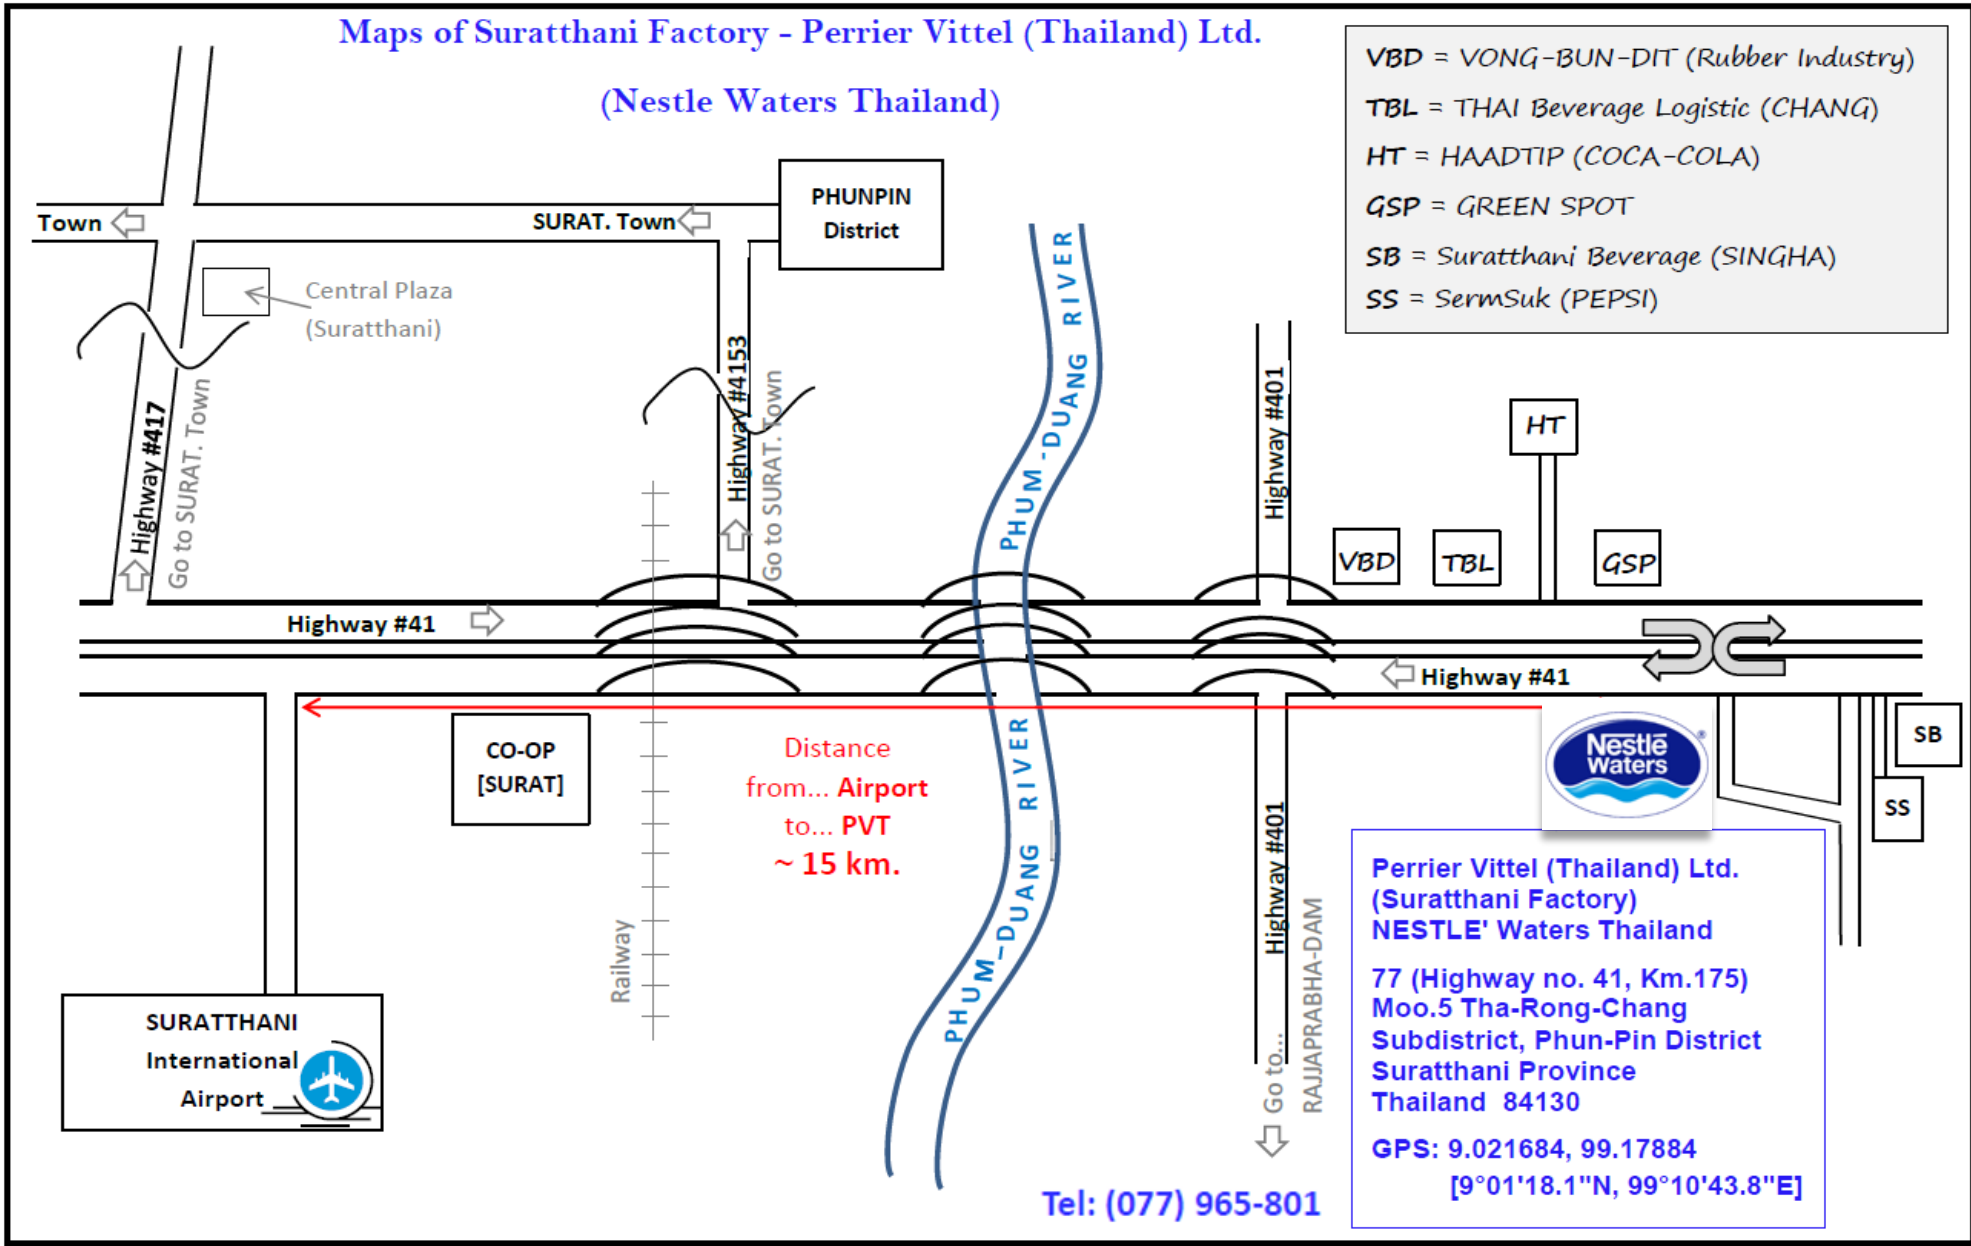

## Maps of Suratthani Factory - Perrier Vittel (Thailand) Ltd. (Nestle Waters Thailand)

VBD = VONG-BUN-DIT (Rubber Industry)  
 TBL = THAI Beverage Logistic (CHANG)  
 HT = HAADTIP (COCA-COLA)  
 GSP = GREEN SPOT  
 SB = Suratthani Beverage (SINGHA)  
 SS = SermSuk (PEPSI)

**Perrier Vittel (Thailand) Ltd.**  
**(Suratthani Factory)**  
**NESTLE' Waters Thailand**

77 (Highway no. 41, Km.175)  
 Moo.5 Tha-Rong-Chang  
 Subdistrict, Phun-Pin District  
 Suratthani Province  
 Thailand 84130

**GPS: 9.021684, 99.17884**  
 [9°01'18.1"N, 99°10'43.8"E]

Tel: (077) 965-801